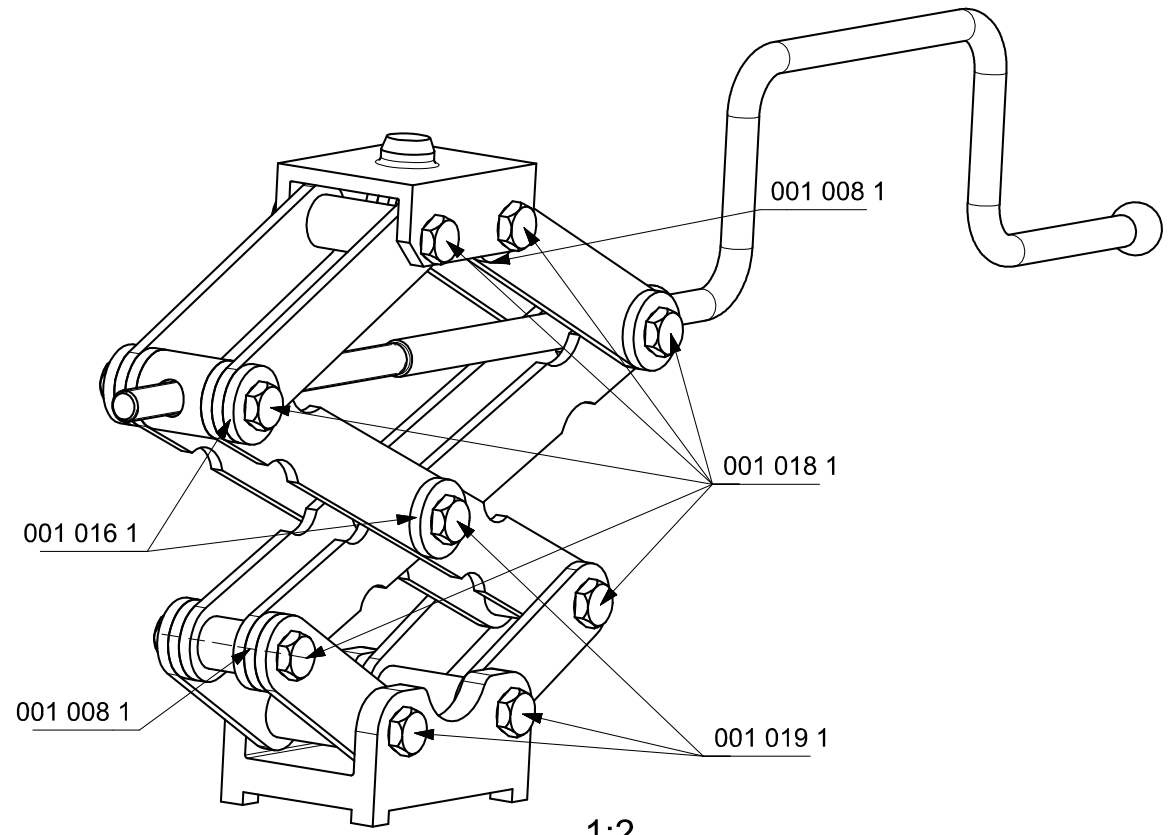

1 2 3 4 5 6 7 8

A

B

C

D

E

F

A

B

C

D

E

F

B
1:1

1:2

A-A

B

A

A

ALL DIMENSIONS IN MM

Hochschule Bochum Bochum University of Applied Sciences		BO		TITLE	
FIRST ISSUED	2019.05.24	Wagenheber			SHEET REV
DRAWN BY	Kurys	SIZE	DRG. NO.	A	
CHECKED BY		A3	001 100 1	A	
APPROVED BY		SCALE 1:5	SHEET 1 OF 1		

1 2 3 4 5 6 7 8 A3