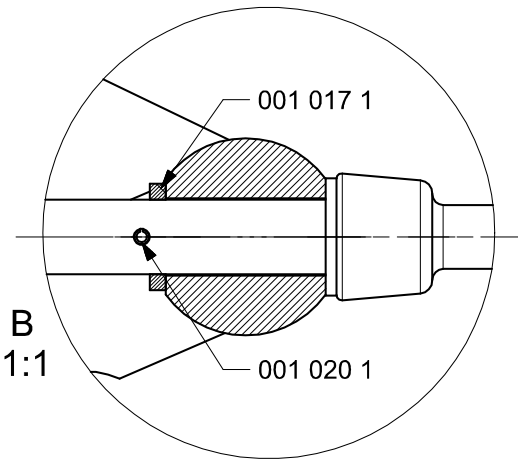

1 2 3 4 5 6 7 8

A

B

C

D

E

F

A

B

C

D

E

F

B
1:1